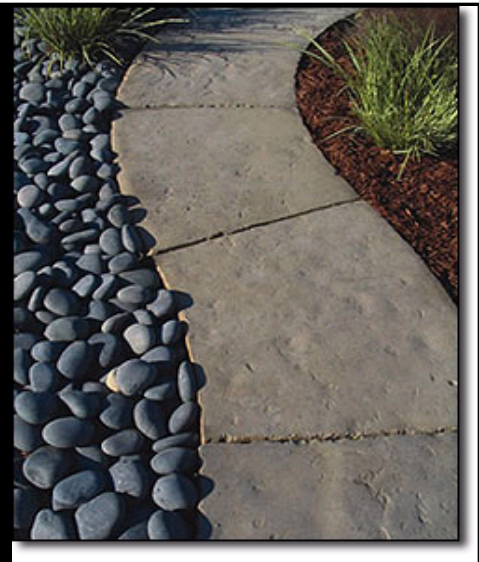

[Stepping Stone](#)

[Log Sleepers](#)

[Winding Path](#)

[Wetherdale Edging](#)

[Cobblestone Edging](#)

[Old Town Edging](#)

[Pool Coping](#)

[Step Unit](#)

[Dish Drain](#)

[Pier Cap](#)

Winding Path

Create your own winding path using these curved Old Town Flagstone units. Simply lay the paving, 'flip flopping' the units as required, to produce a path to suit your walkway.

Size: 24" x 20" x 30"
1 Pallet = 16 pieces = 36 lin. ft.

Colors

Winding Path is available in the following Colors:

Lilac

Autumn Cotswold

Gironde

York Brown

Bluestone