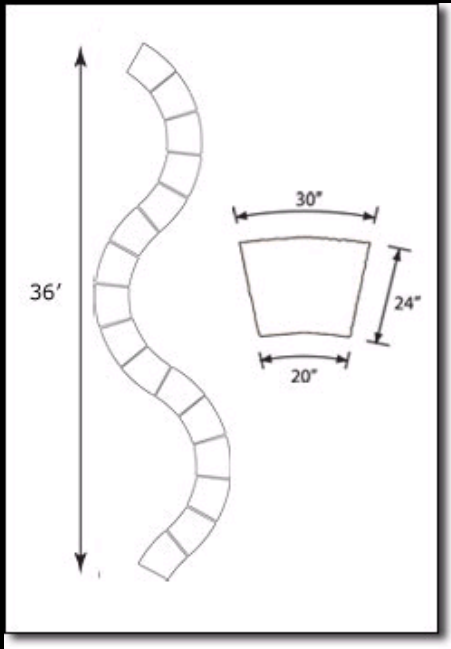

[Stepping Stone](#)

[Log Sleepers](#)

[Winding Path](#)

[Wetherdale Edging](#)

[Cobblestone Edging](#)

[Old Town Edging](#)

[Pool Coping](#)

[Step Unit](#)

Size: 24" x 20" x 30"
1 Pallet = 16 pieces = 36 lin. ft.

Colors

Winding Path is available in the following Colors:

Lilac

Autumn Cotswold

Gironde

York Brown

Bluestone