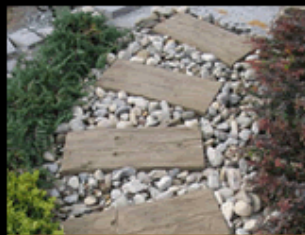

[Pier Cap](#)

Edgings & Decorative Features

Bradstone have a range of garden edgings which either complement the paving or can be used as a decorative or practical feature in their own right.

Click on the links below to explore range:

Stepping Stones

Log Sleepers

Winding Path

Wetherdale Edging

Cobblestone Edging

Old Town Edging

Pool Coping

Step Unit