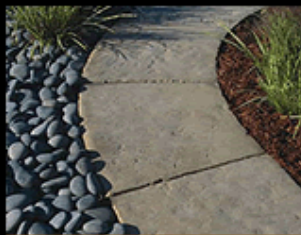

[Log Sleepers](#)

[Winding Path](#)

[Wetherdale Edging](#)

[Cobblestone Edging](#)

[Old Town Edging](#)

[Pool Coping](#)

[Step Unit](#)

[Dish Drain](#)

[Pier Cap](#)

Edgings & Decorative Features

Bradstone have a range of garden edgings which either complement the paving or can be used as a decorative or practical feature in their own right.

Click on the links below to explore range:

Stepping Stones

Log Sleepers

Winding Path

Wetherdale Edging

Cobblestone Edging

Old Town Edging

Pool Coping

Step Unit